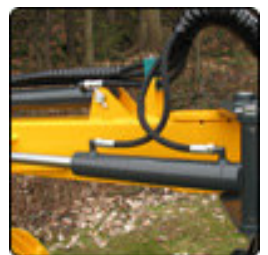

RIKO UK LTD

SCORPION PRO SKIDDING GRAPPLES

PRO 1

PRO2

PRO 3

SCORPION PRO SKIDDING GRAPPLES

MODEL	PRO 1	PRO 2	PRO 3
			
Maximum Opening cm	1800	1800	1800
Minimum opening cm	70	70	70
Gripping force	9000Kg	9000Kg	9000Kg
Telescopic extension	Manual 60cm	Hydraulic 60cm	Hydraulic 60cm
Hydraulic left & right	L45° / R45°	L45° / R45°	L45° / R45°
Butt plate width cm	102cm	102cm	102cm
Butt plate extension	Optional	Optional	Optional
Linkage Category	2-3	2-3	2-3
Recommended Tractor HP	50+	50+	50+
Recommended Tractor Kg	3000	3000	3000
Hydraulic Rotator	No	No	Yes
Hoses & Couplings	Yes	Yes	Yes
Control Valve and levers	Optional	Optional	Standard
Weight Kg	365	380	390
Price 2009	£2480	£2680	£3950